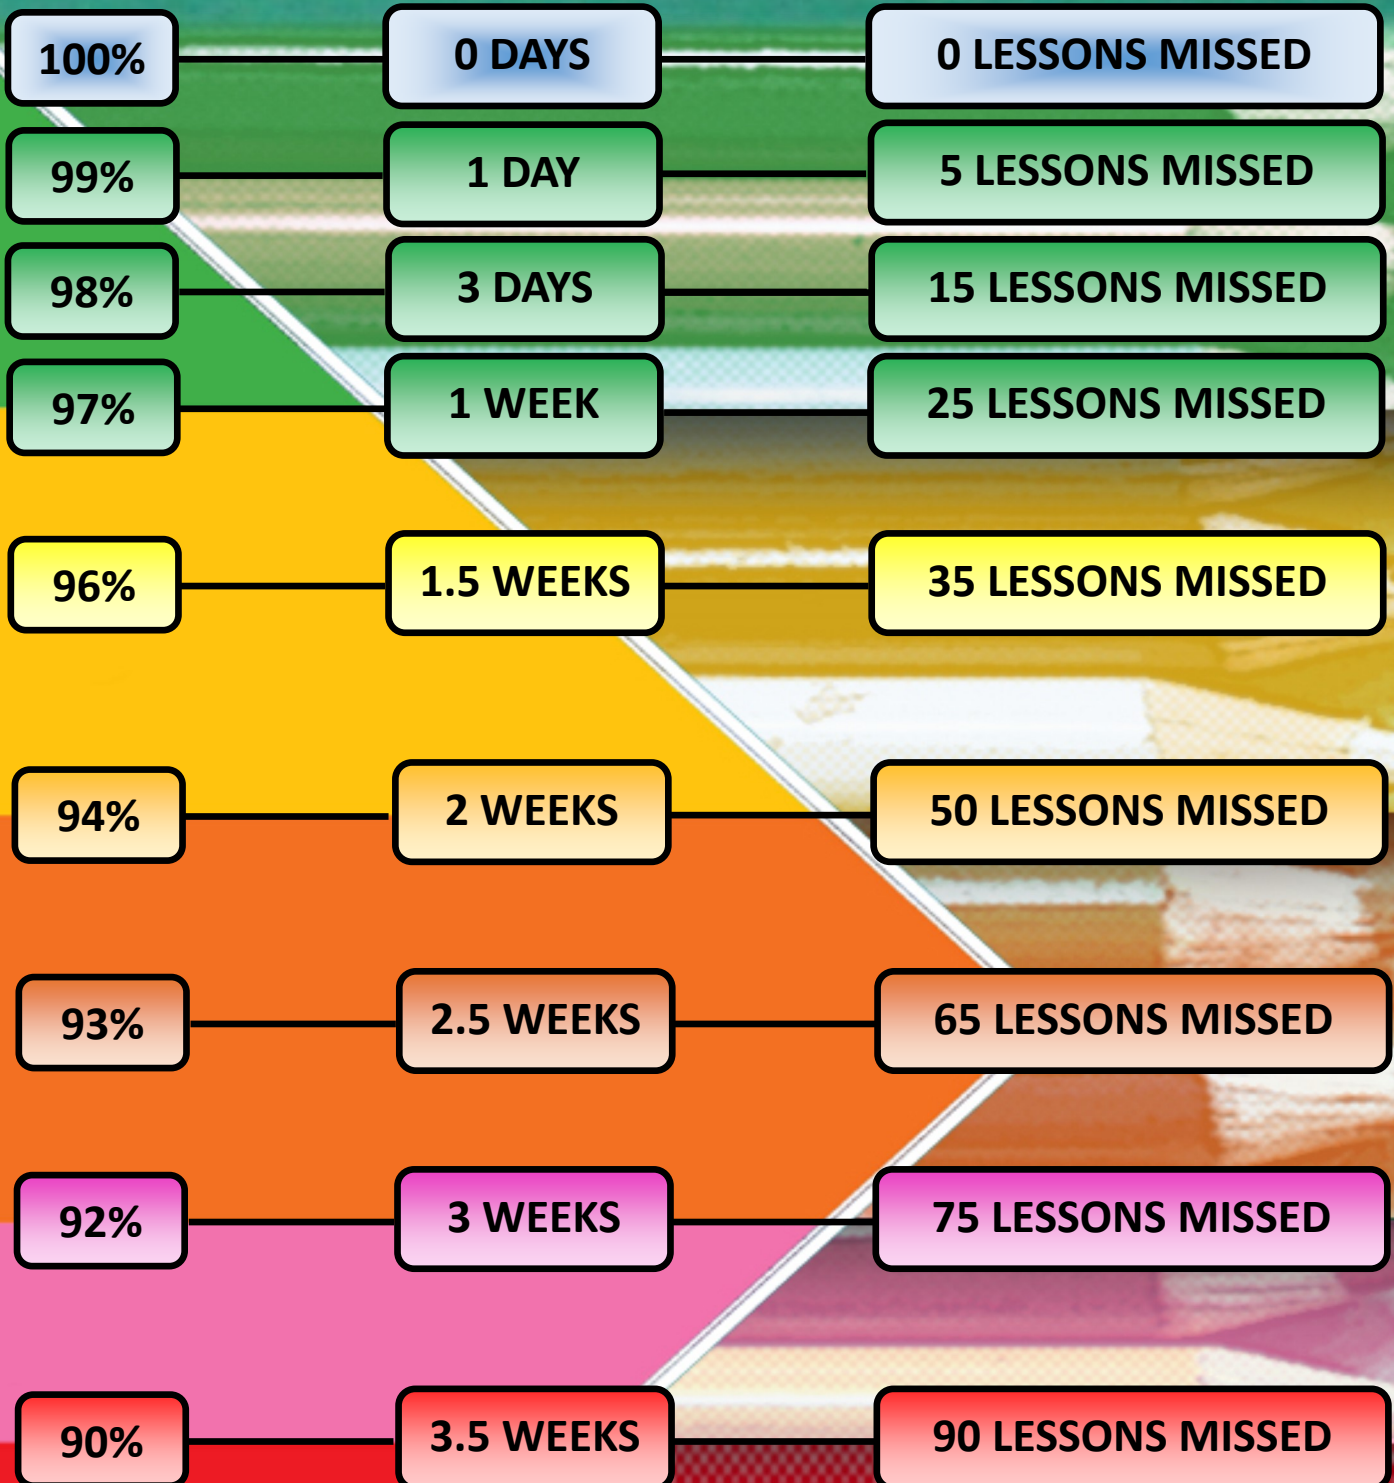

# Attendance Matters

Sol Attendance  
Sustainable impact

**MAXIMISE YOUR POTENTIAL.  
ATTEND SCHOOL EVERY DAY.**